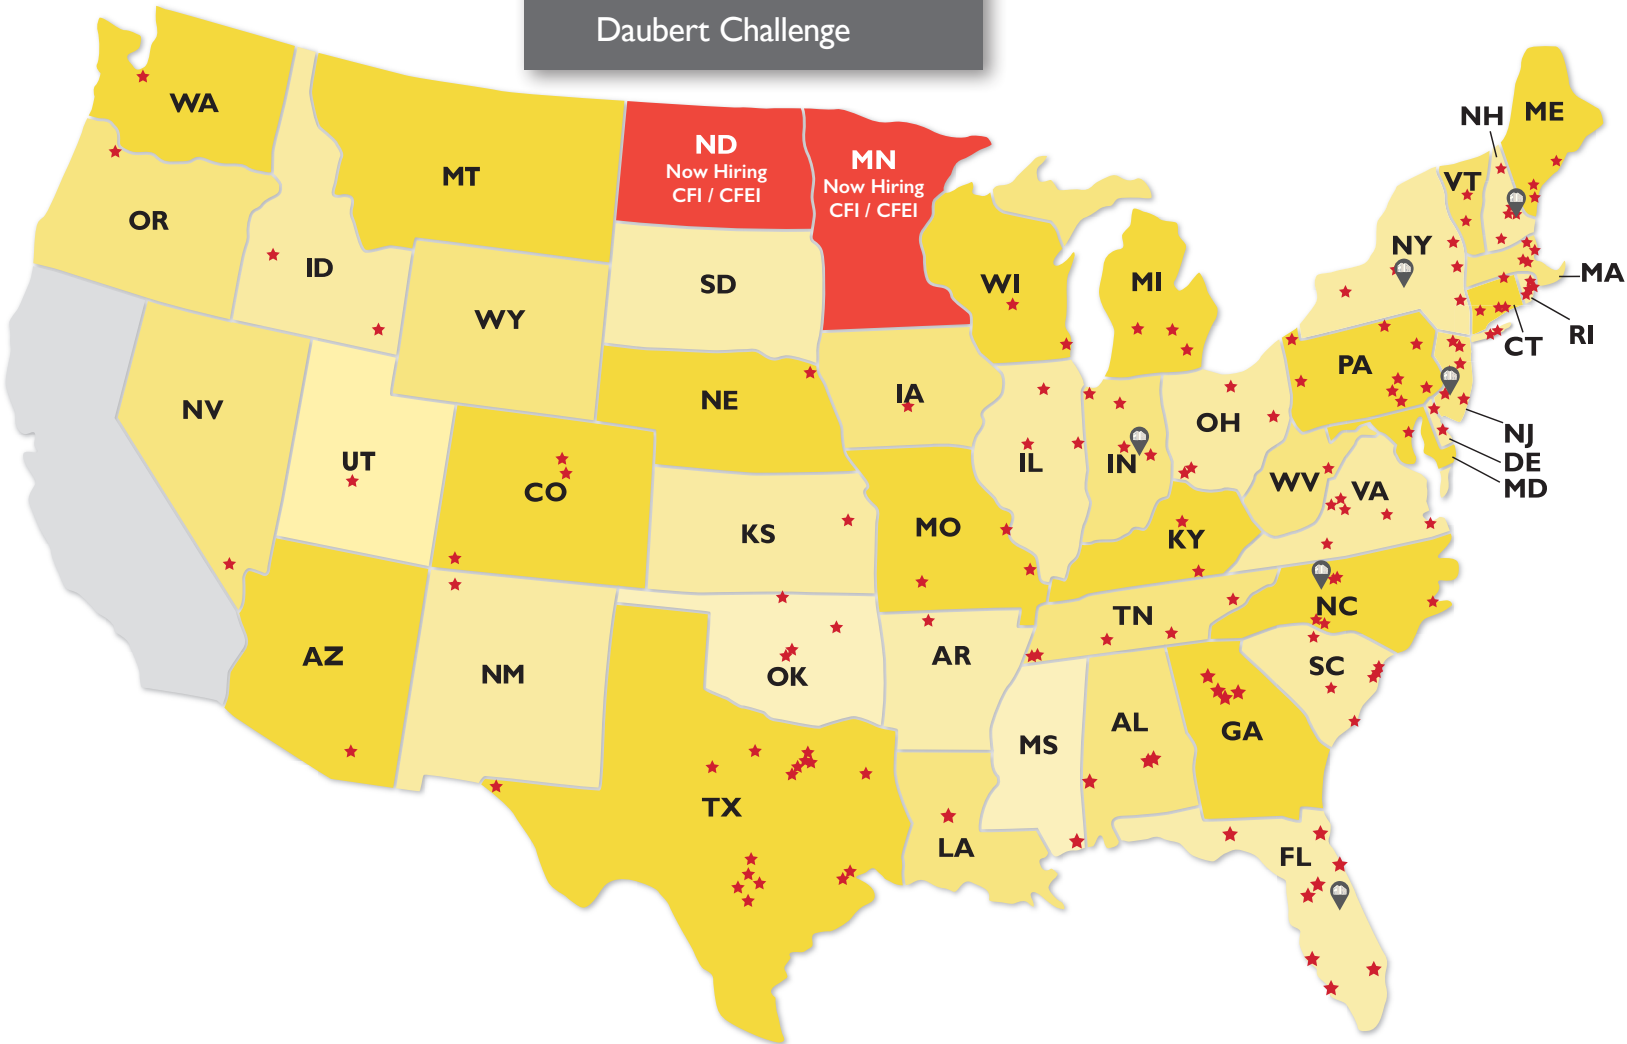

NEFCO

FIRE INVESTIGATIONS

The Origin & Cause Experts

Submit your assignment:

Call: (800) 675-8500

Email: services@nefco.net

Online: www.nefco.net

ORIGIN & CAUSE TEAM

- ✓ W2 Employees
- ✓ Over 20 years of experience
- ✓ Court Qualified
- ✓ Never failed the Daubert Challenge

★ Indicates NEFCO Investigator Location
📍 Indicates NEFCO Evidence Lab Location